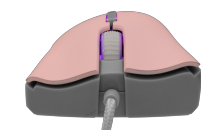

LOGISTIČKI PODACI

Transportno pakiranje

Shipping packaging - Quantity	40